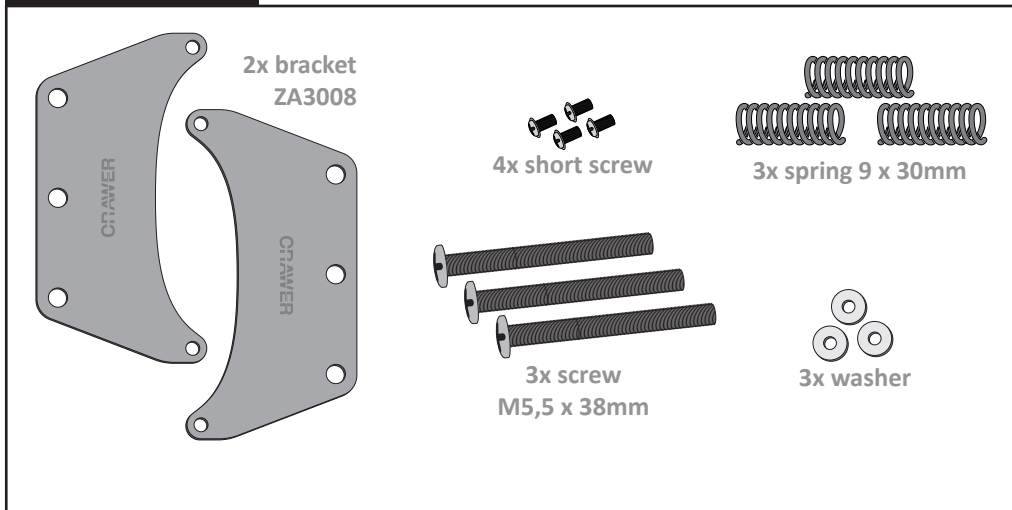

**ZA3008**

Mounting hardware-kit for mounting one headlight of CR-3024. All brackets are mounted to the back of the headlight. The hood mounting method varies by model.

**CONTENT OF THE BOX:**

**LANDINI LEGEND:**