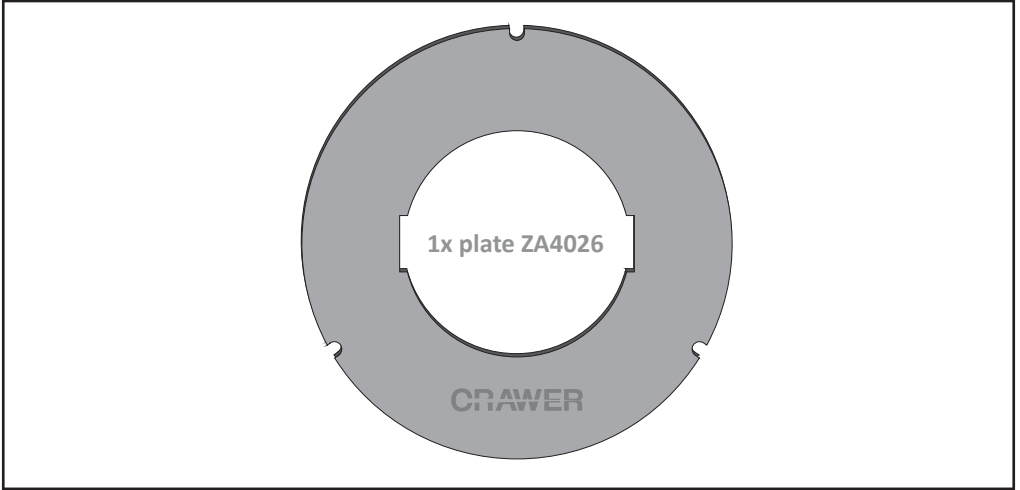

ZA4026

Mounting hardware-kit for mounting one headlight of CR-1024-60. All brackets are mounted to the back of the headlight. The hood mounting method varies by model.

CONTENT OF THE BOX:

MASSEY FERGUSON: