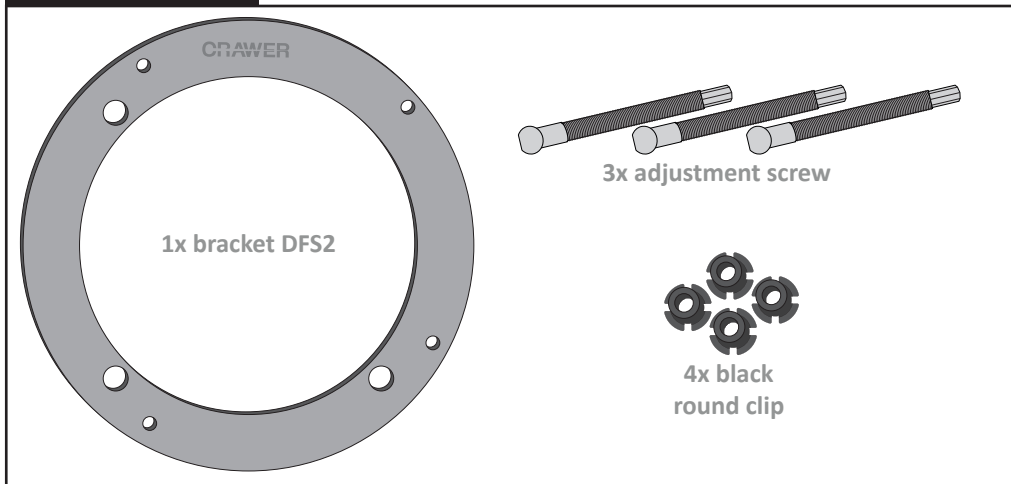

DFS2

Mounting hardware-kit for mounting one headlight of CR-3023. All brackets are mounted to the back of the headlight. The hood mounting method varies by light and model.

CONTENT OF THE BOX:

DEUTZ - CR-3023: