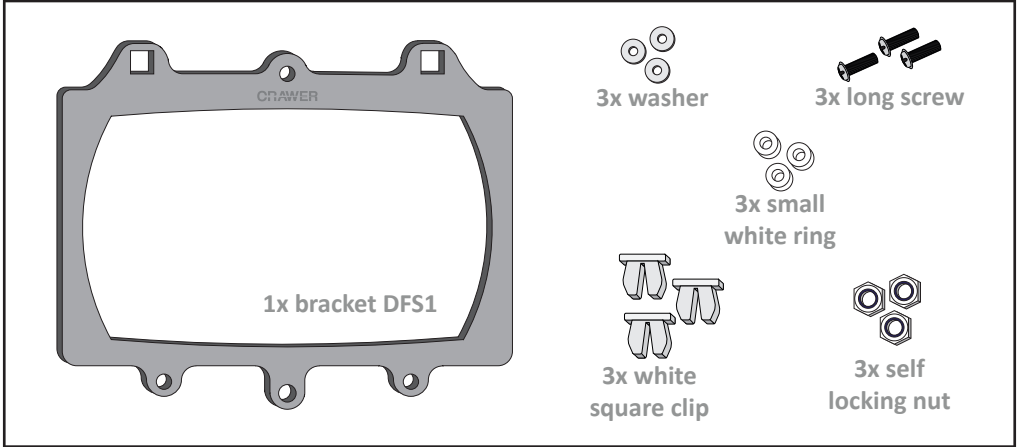

**DFS1**

Mounting hardware-kit for mounting one headlight of CR-3010. All brackets are mounted to the back of the headlight.

**CONTENT OF THE BOX:**

**DEUTZ FAHR:**